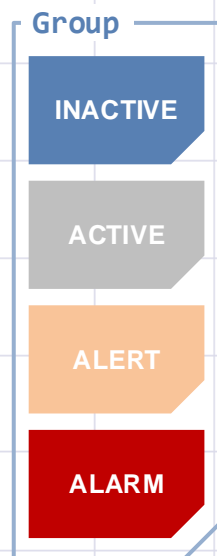

**HORIZONTAL CONFIGURATION**

**VERTICAL CONFIGURATION**

**DISPLAY STATES**  
 (INDICATED BY DIFFERENT COLOURS)  
 UNAVAILABLE  
 INACTIVE  
 ACTIVE  
 ALERT  
 ALARM

**TAP ACTION (MODE 0)**  
 TOGGLES BETWEEN INACTIVE  
 AND ACTIVE STATE/VALUES

**TAP ACTION (MODE 1)**  
 SUBMITS ACTIVE VALUE,  
 FLASHES ALERT TO CONFIRM  
 THEN REVERTS TO INACTIVE

**TAP ACTION (MODE 2)**  
 SEQUENCES THROUGH TWO  
 SUBMIT STAGES BEFORE  
 ACTIVE.